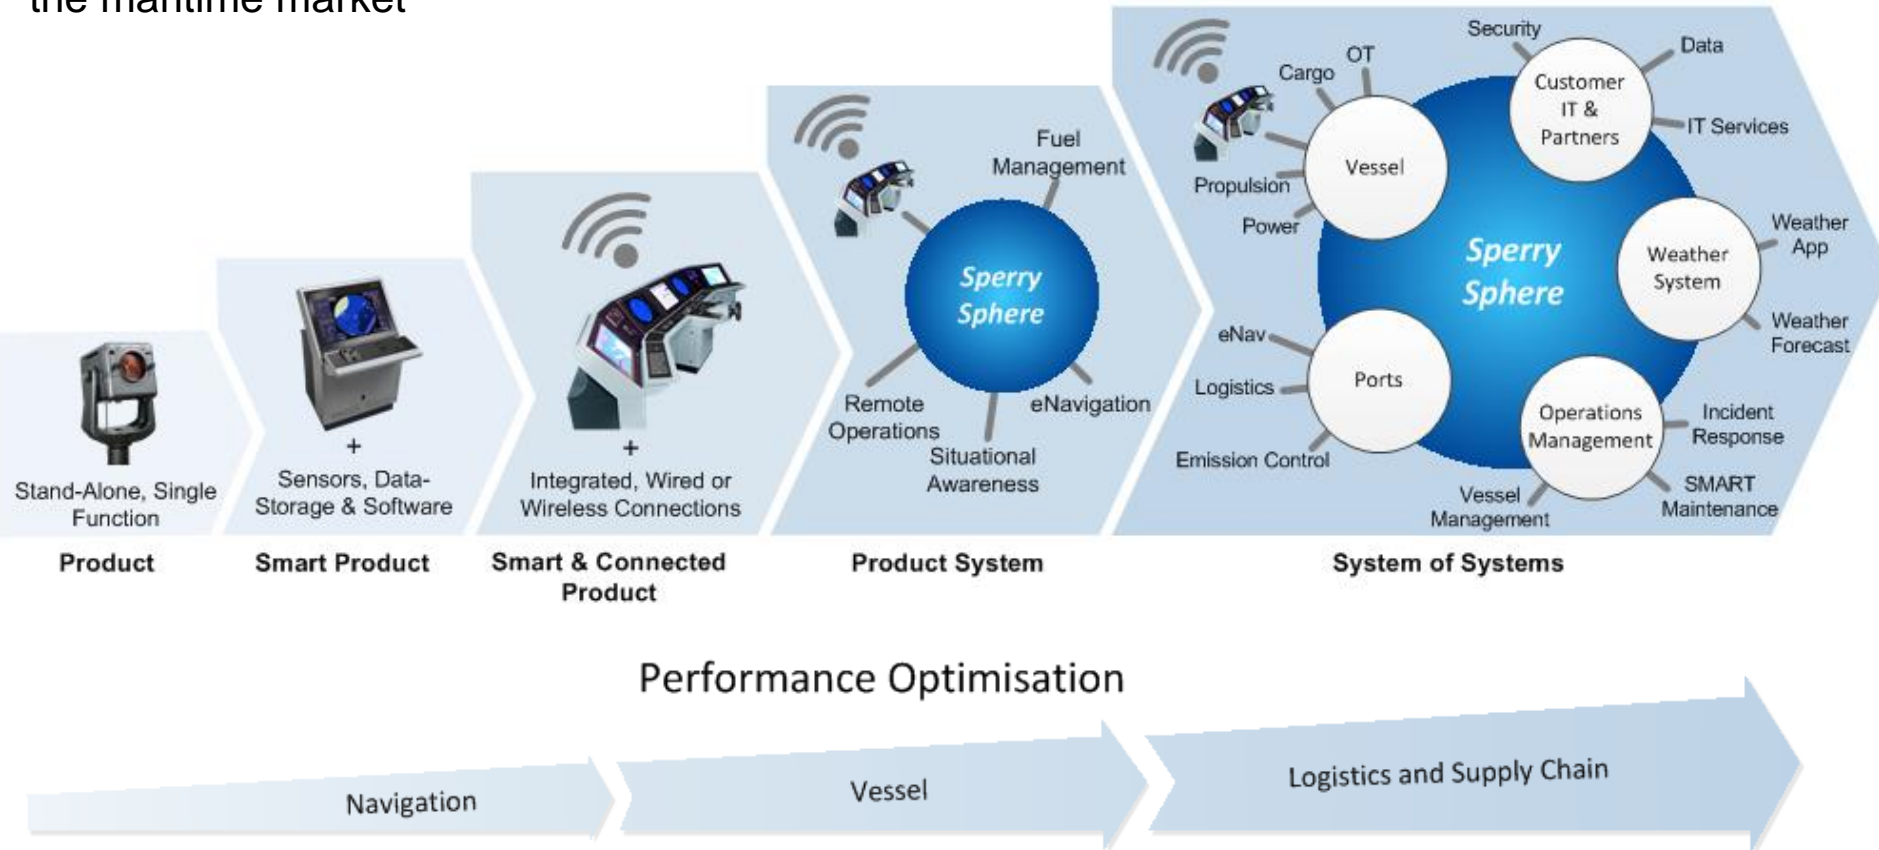

The Data Driven World

SHIPPING Insight

17 October 2018

James Collett, Managing Director

The Navigation Experts

Shipping Goes Digital

Digital Transformation Driving New Industry Boundaries *

Example of connected product in the maritime market

Sperry Sphere

Digital services for navigation decision support, vessel performance and bridge management

The **integrated** and **secure** digital solution from Sperry Marine to enable **safer, greener** and **more efficient** vessel operations.

Network-centric Navigation Sensors