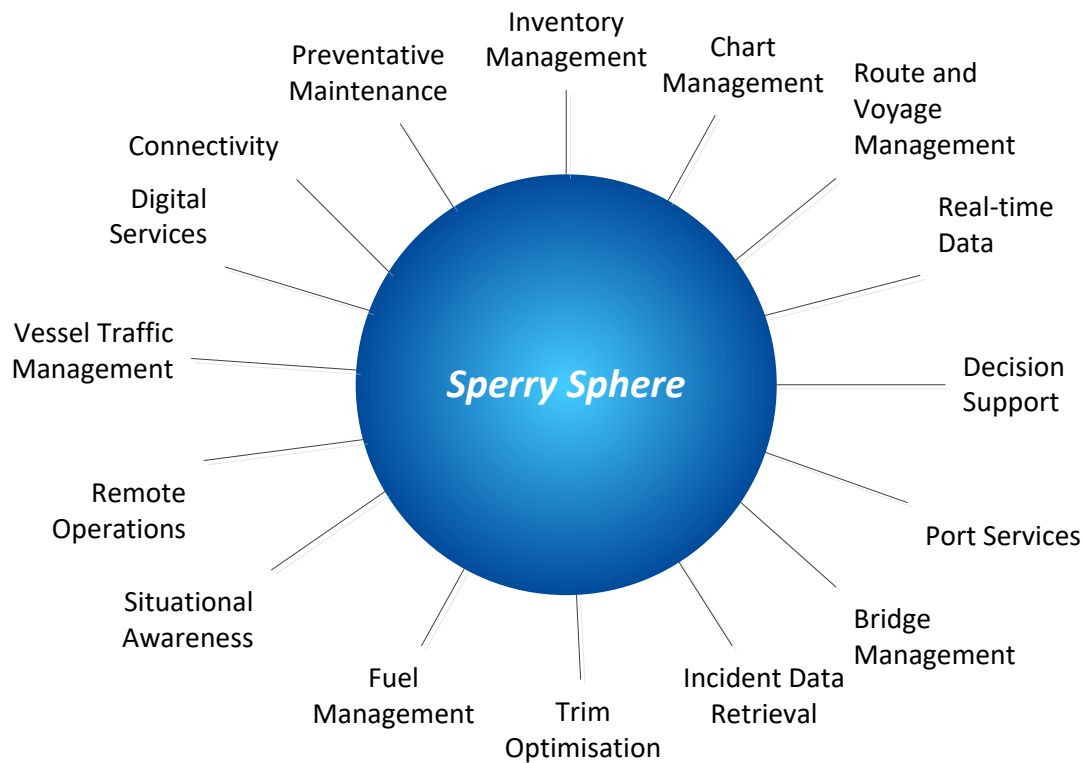

The Data Driven World

SHIPPING Insight

17 October 2018

James Collett, Managing Director

The Navigation Experts

Shipping Goes Digital

Digital Transformation Driving New Industry Boundaries *

Example of connected product in the maritime market

Sperry Sphere

Digital services for navigation decision support, vessel performance and bridge management

The **integrated** and **secure** digital solution from Sperry Marine to enable **safer, greener** and **more efficient** vessel operations.

Network-centric Navigation Sensors