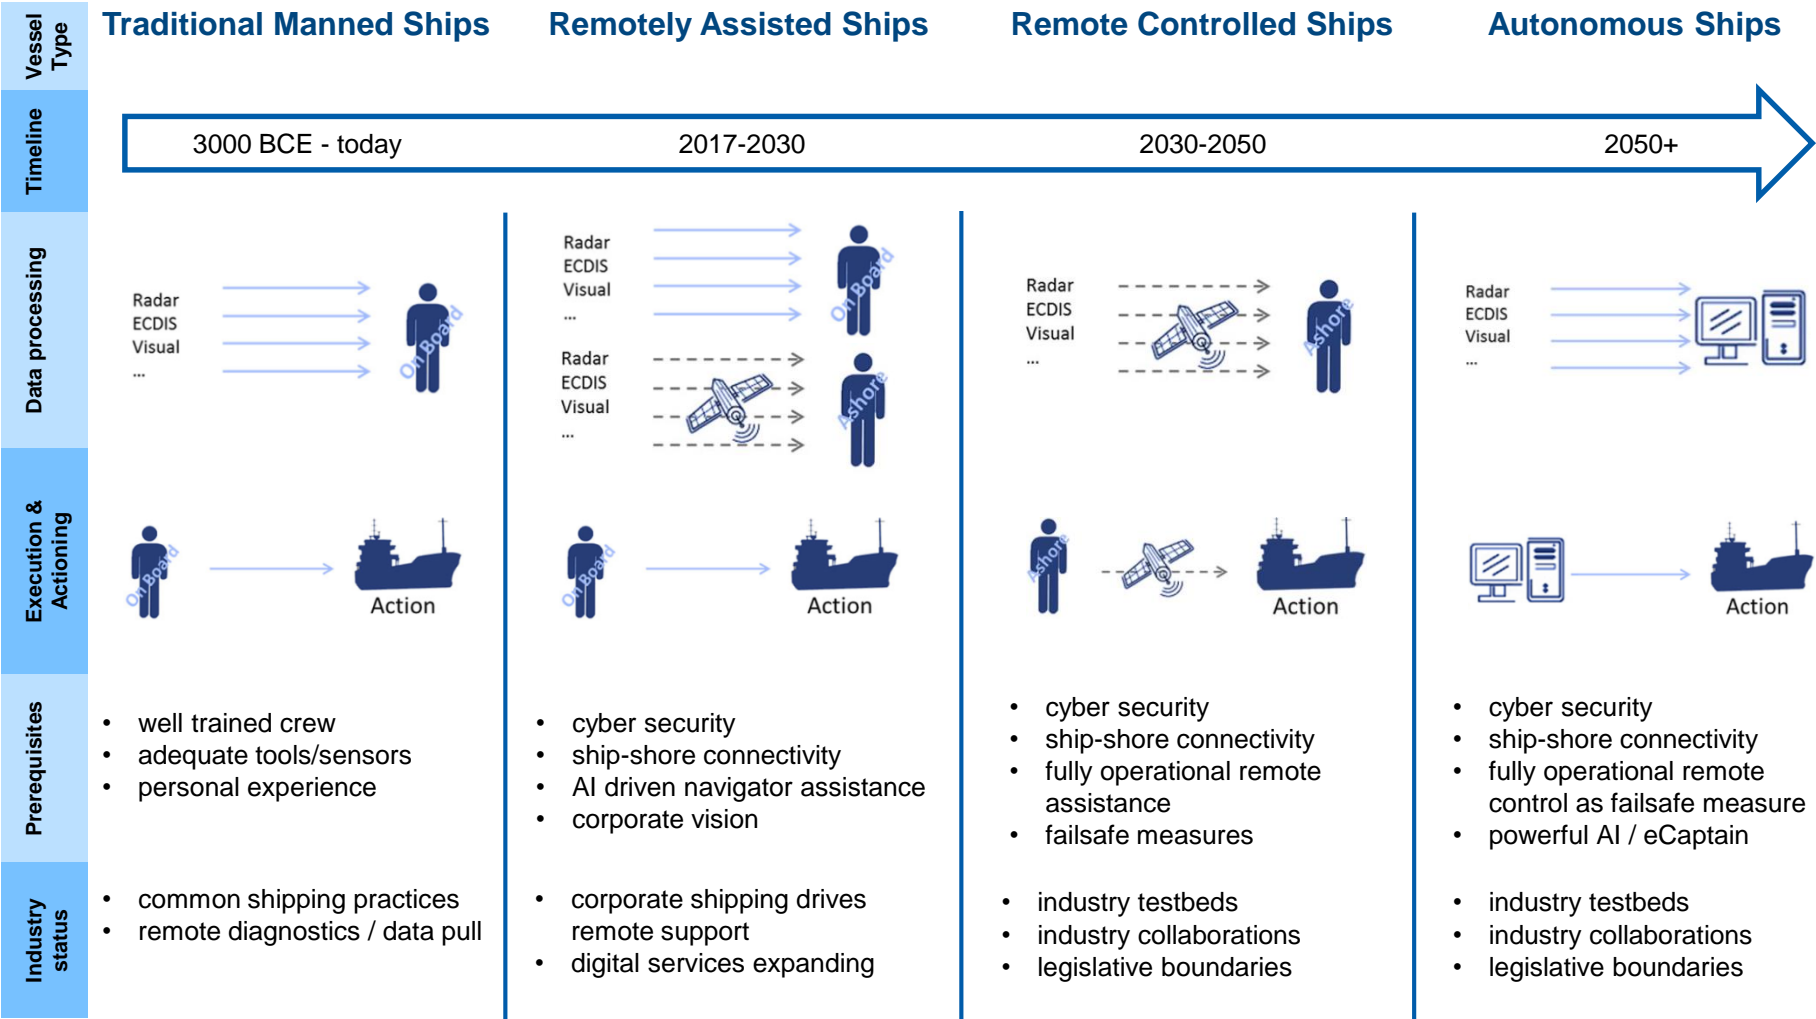

The Data Driven World

SHIPPING Insight

17 October 2018

James Collett, Managing Director

The Navigation Experts

Shipping Goes Digital

Digital Transformation Driving New Industry Boundaries *

Example of connected product in the maritime market

Sperry Sphere

Digital services for navigation decision support, vessel performance and bridge management

The **integrated** and **secure** digital solution from Sperry Marine to enable **safer, greener** and **more efficient** vessel operations.

Network-centric Navigation Sensors