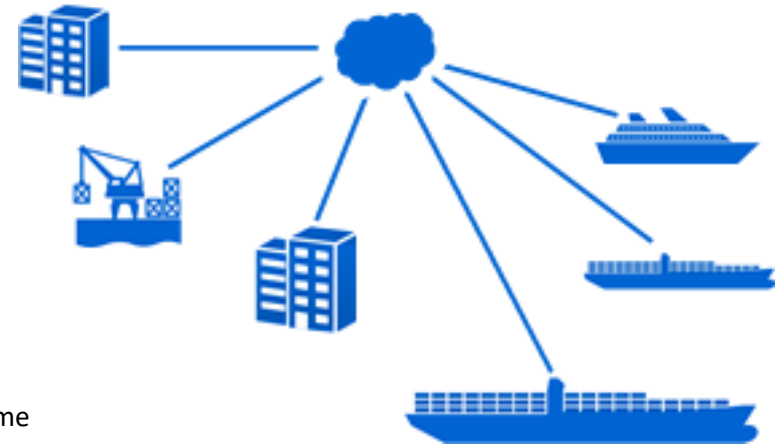

The Data Driven World

SHIPPING Insight

17 October 2018

James Collett, Managing Director

The Navigation Experts

Shipping Goes Digital

Digital Transformation Driving New Industry Boundaries *

Example of connected product in the maritime market

Sperry Sphere

Digital services for navigation decision support, vessel performance and bridge management

The **integrated** and **secure** digital solution from Sperry Marine to enable **safer, greener** and **more efficient** vessel operations.

Network-centric Navigation Sensors